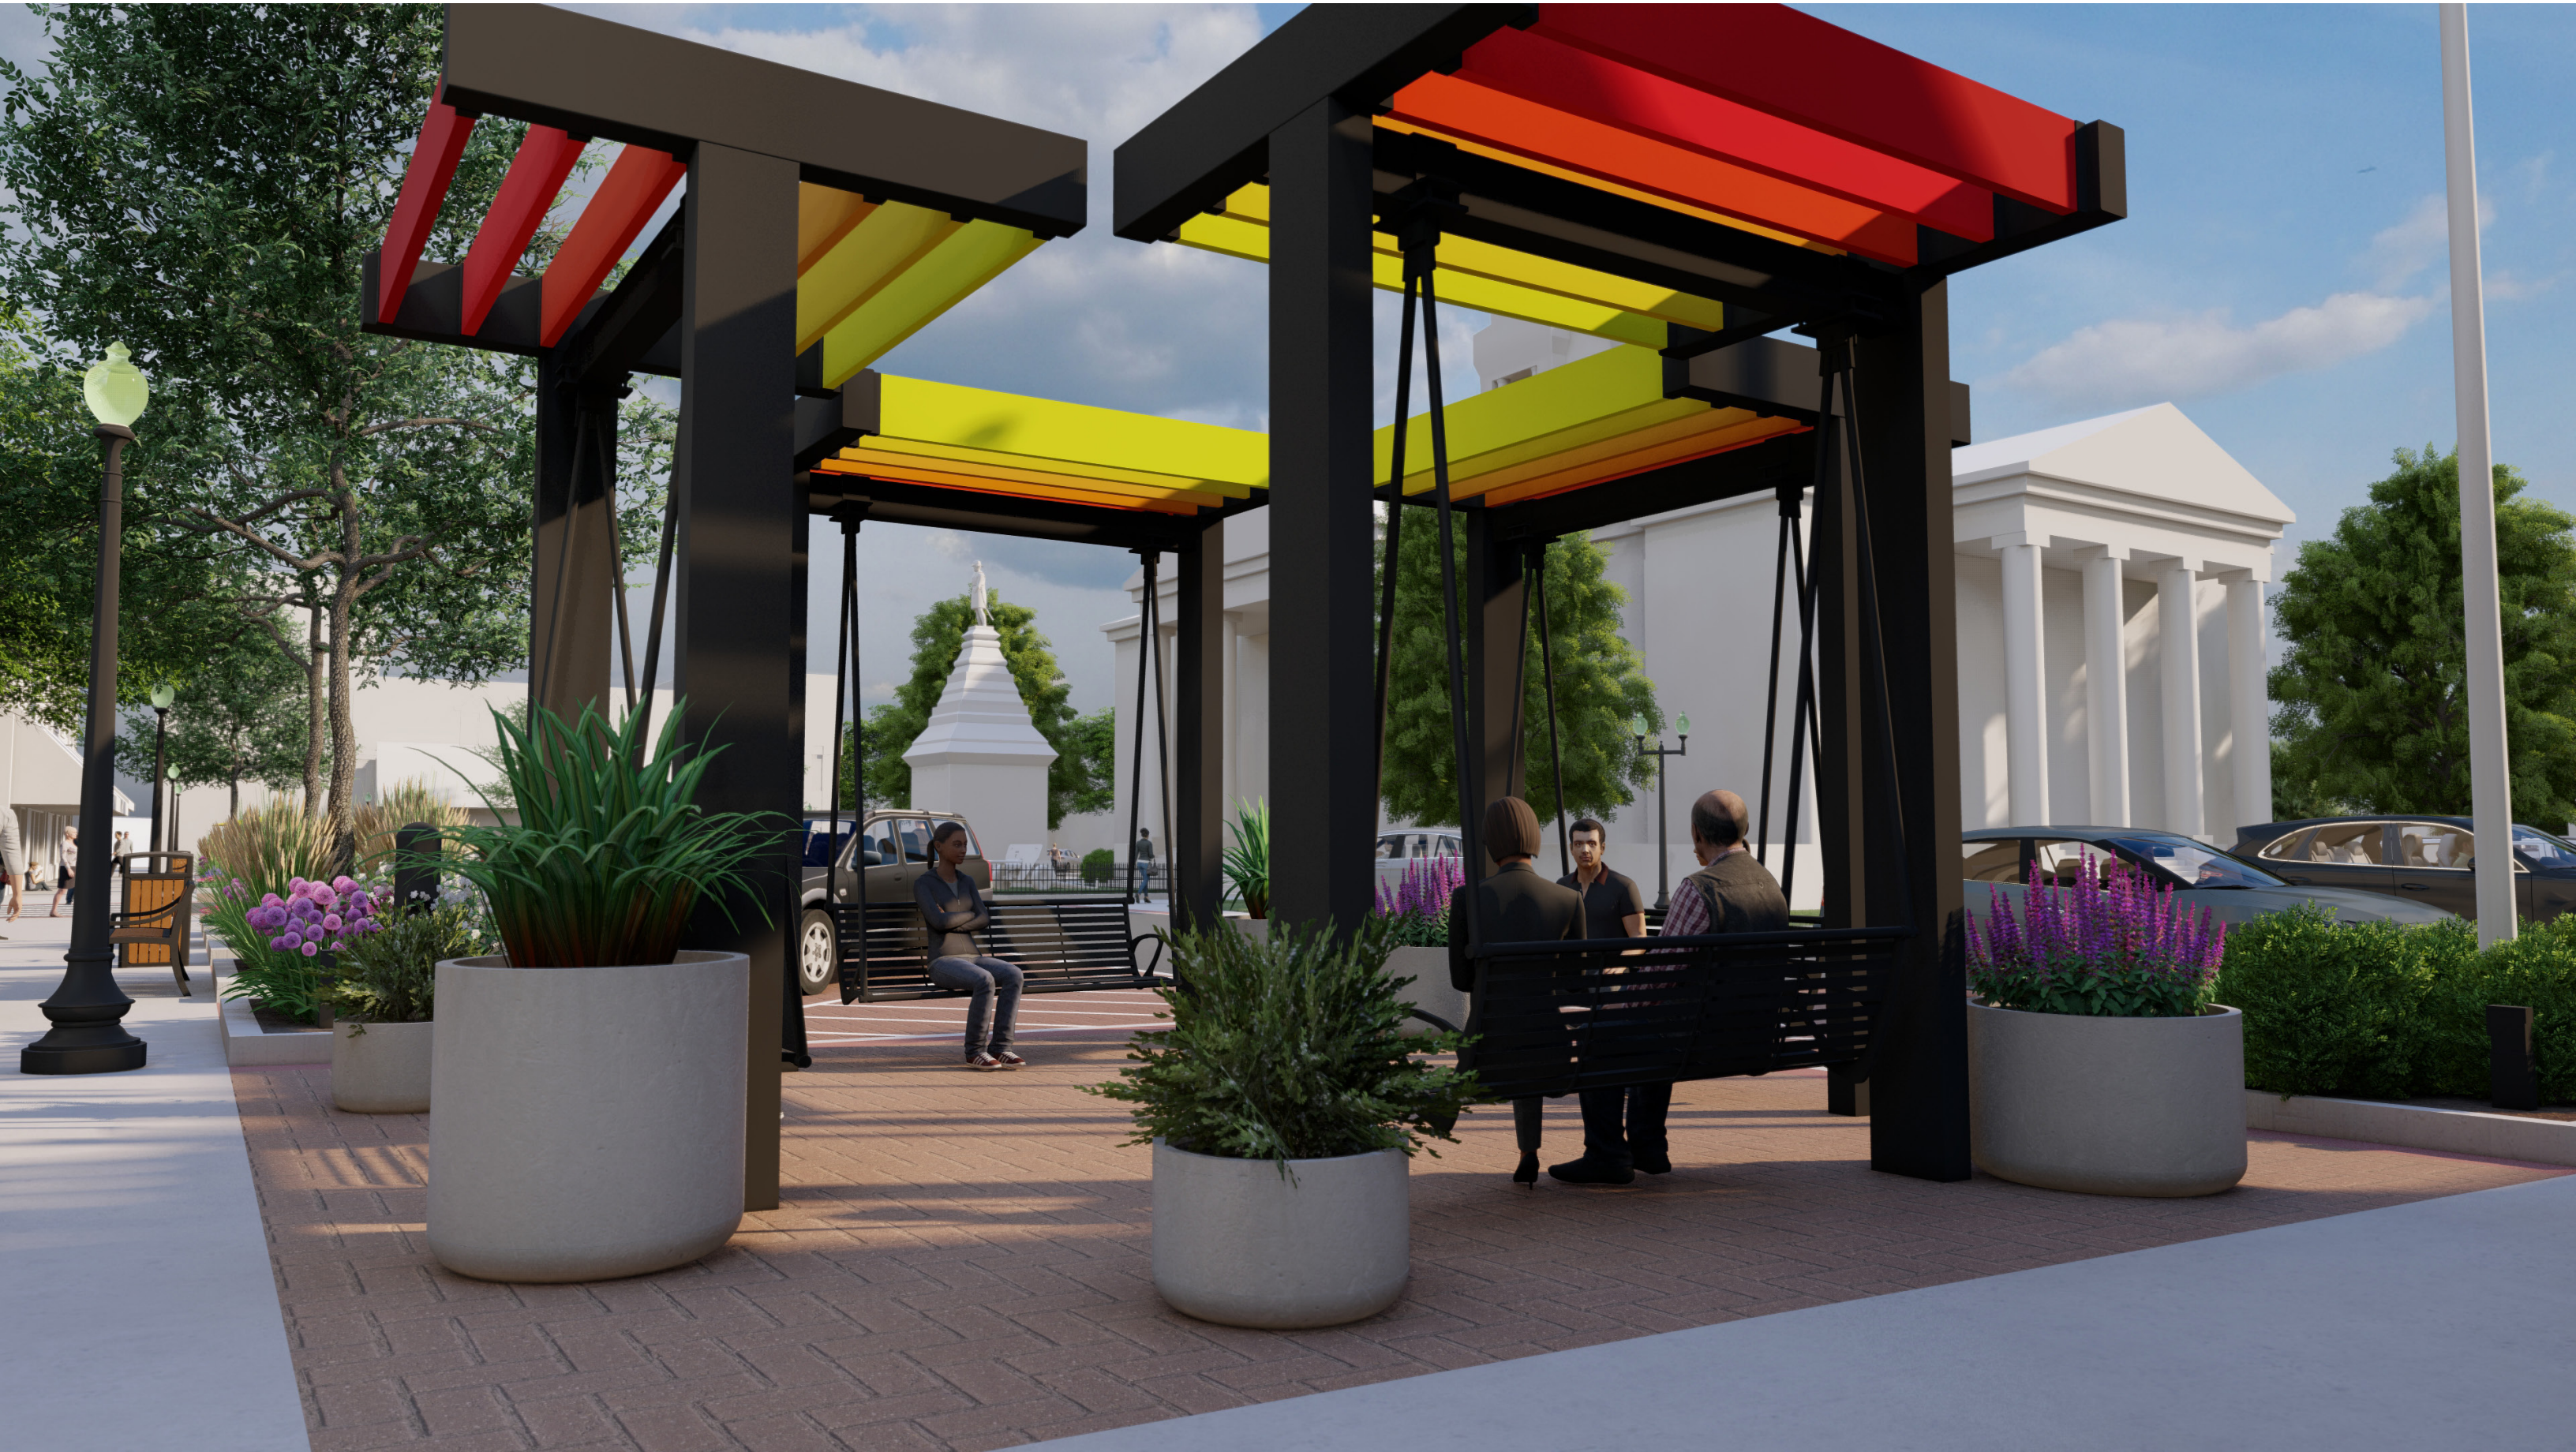

CORNER NODE: FIRE PIT

- STONE AND METAL NATURAL GAS FIRE PIT
- ADIRONDACK CHAIRS
- STRING LIGHTS

CORNER NODE: SWINGS

- TRANSLUCENT ACRYLIC SHADE CANOPY
- URBAN BENCH SWINGS
- MOVABLE PLANTERS FOR SEASONAL COLOR

CORNER NODE: CAFE

- SHADE UMBRELLAS
- MOVABLE TABLES AND CHAIRS
- PLANTER SURROUND FOR SEASONAL COLOR

CORNER NODE: PLATFORM

- WOODEN PLATFORM SEATING MODULES
- PLANTER SURROUND FOR SEASONAL COLOR
- FLEXIBLE SEATING ARRANGEMENTS